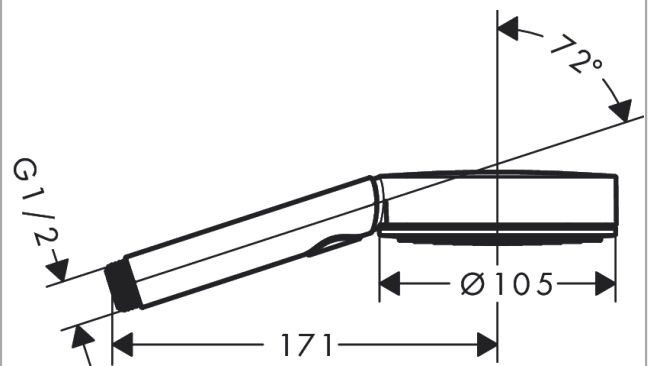

Pulsify Select S

Hand shower 105 3jet Activation EcoSmart

Surfaces: **Chrome** Article Number: **24101000**

Description

product features

- shower head size: 105 mm
- spray type: PowderRain, IntenseRain, MonoRain
- convenient diversion via Select button
- spray disc surface: graphite
- maximum flow rate at 3 bar: 8,5 l/min
- flow rate Mono spray (at 3 bar): 8 l/min
- flow rate Rain spray (at 3 bar): 8,2 l/min
- minimum flow pressure: 1,5 bar
- with internal water conduction
- rinseable screen insert
- connection thread G 1/2
- connection dimension: DN15

Technology

Design awards

reddot winner 2021

Product image

Scale drawing

Flowchart

The consumption was measured in combination with the appropriate fittings (thermostat/mixer/ in-wall valve) to reflect actual application in practice.