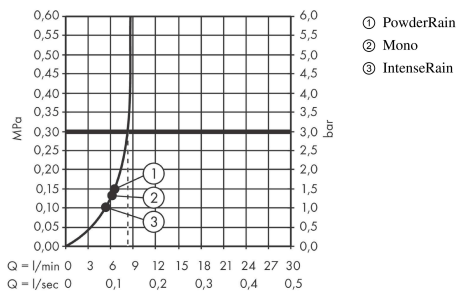

Pulsify Select S

Hand shower 105 3jet Activation EcoSmart

Surfaces: **Chrome** Article Number: **24101000**

Description

product features

- shower head size: 105 mm
- spray type: PowderRain, IntenseRain, MonoRain
- convenient diversion via Select button
- spray disc surface: graphite
- maximum flow rate at 3 bar: 8,5 l/min
- flow rate Mono spray (at 3 bar): 8 l/min
- flow rate Rain spray (at 3 bar): 8,2 l/min
- minimum flow pressure: 1,5 bar
- with internal water conduction
- rinseable screen insert
- connection thread G 1/2
- connection dimension: DN15

Technology

Design awards

reddot winner 2021

Product image

Scale drawing

Flowchart

The consumption was measured in combination with the appropriate fittings (thermostat/mixer/ in-wall valve) to reflect actual application in practice.